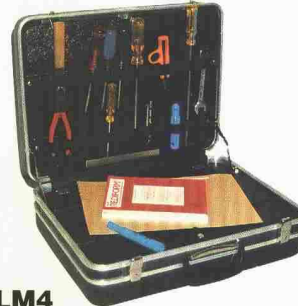

LM1

Size: 480 x 360 x 150
Colour: Black

LM2

Size: 480 x 360 x 150
Colour: Black

LM3

Size: 480 x 360 x 150
Colour: Black

LM4

Size: 480 x 360 x 150
Colour: Black

LM5

Size: 480 x 360 x 150
Colour: Black
Size: 480 x 360 x 170
Colour: Black

The Hard Case that Works for you!

Plastic Moulding • Cutting • Reusable Packaging Systems